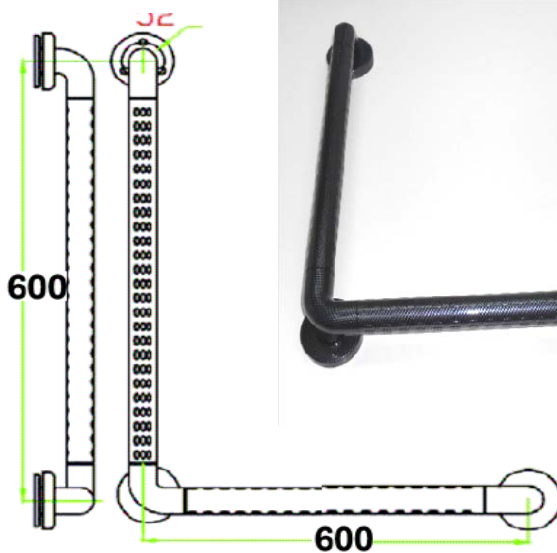

Material : Hand rail
 Area : Public/residential/commercial
 Location : Washroom/Shower room

Specification

Product :	Surface mounted L-shape hand rail with oval dot pattern
Brand :	K'nCOSA
Model :	GB400C-60G0
Size :	600 x 600mm L, 34mm tube diameter
Material :	ABS coated aluminium with 304 stainless steel bracket
Finish :	Square with oval dot pattern
Loading :	150 Kg
Features :	Avoid cold grip, no earthing/grounding needed
	Good fire retardant (Optional)
	Furnished with type 304 stainless steel screws
Standard :	ISO 9001:2000, RoHS(ABS), Japan Anti-bacterial report (ABS), loading tested

Section detail (white)

Oval dot pattern

Fashion Square 時尚格子

www.kncosa.com

We care the handicapped.